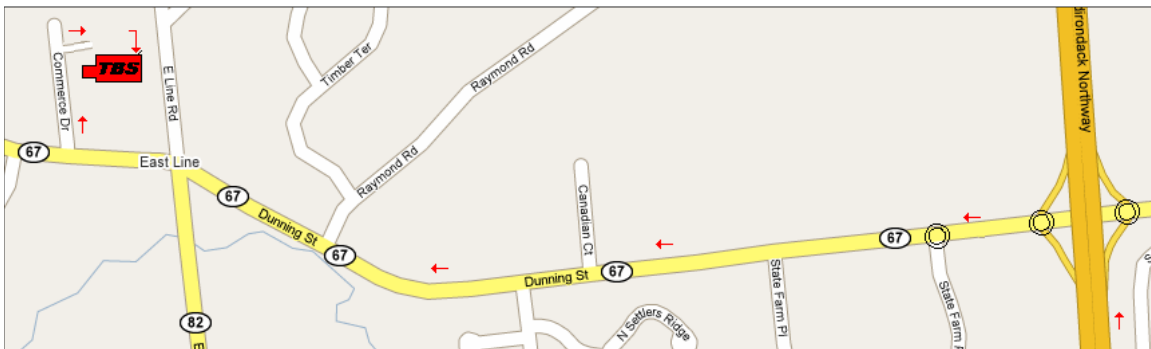

Technical Building Services, Inc.  
12E Commerce Drive  
Ballston Spa, N.Y. 12020  
Phone (518) 885-4444 Fax (518) 885-4680  
WWW.TBSCONTROLS.COM

***TBS Directions:***

From the Northway (I-87), Get off at Exit 12 (Malta) and head west on Route 67. Proceed 1.6 miles west navigating the multiple traffic rotaries and continue through the traffic light at East Line Road to a right turn on Commerce Drive. TBS is located in Building #12, which is the first building on the right. Proceed all the way to the last entrance on the end of the building and look for the TBS logo on the door.

Albany – Saratoga Area Map

Ballston Spa Area Map